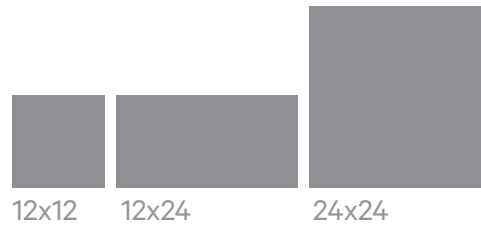

CITAL

ROCCIA

SILVER MOON / CI3016S

FEATURES

MATERIAL: Porcelain

BODY: Double Loading

FINISHES: Matte Smooth, Soft Texture

SIZES AVAILABLE: